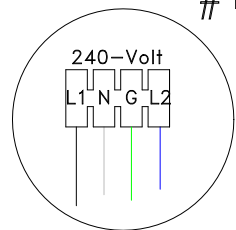

Receptacles with lip

#1

LEGEND	
	- 1/4" QUICK CONNECT
	- 1/4" QUICK CONNECT PIGGYBACK
	- FORK CONNECTOR
	- RING CONNECTOR
	- SOCKET CONNECTOR
	- PIN CONNECTOR

Manufacture Notes:

#1 Line 2 and Neutral must be jumpered for 120V sevice

Drawn	Rev
LSL	06
Date	06.06.09
Diagram No.	6815

Wire Color Code	
B - Black	G - Green
Br - Brown	Bl - Blue
R - Red	V - Violet
O - Orange	W - White
Y - Yellow	Gr - Gray