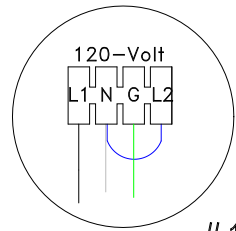

Receptacles with lip

#1

LEGEND	
	- 1/4" QUICK CONNECT
	- 1/4" QUICK CONNECT PIGGYBACK
	- FORK CONNECTOR
	- RING CONNECTOR
	- SOCKET CONNECTOR
	- PIN CONNECTOR

Manufacture Notes:

#1 Line 2 and Neutral must be jumpered for 120V sevice

Drawn	Rev
LSL	06
Date	06.06.09
Diagram No.	6815

Wire Color Code	
B - Black	G - Green
Br - Brown	Bl - Blue
R - Red	V - Violet
O - Orange	W - White
Y - Yellow	Gr - Gray